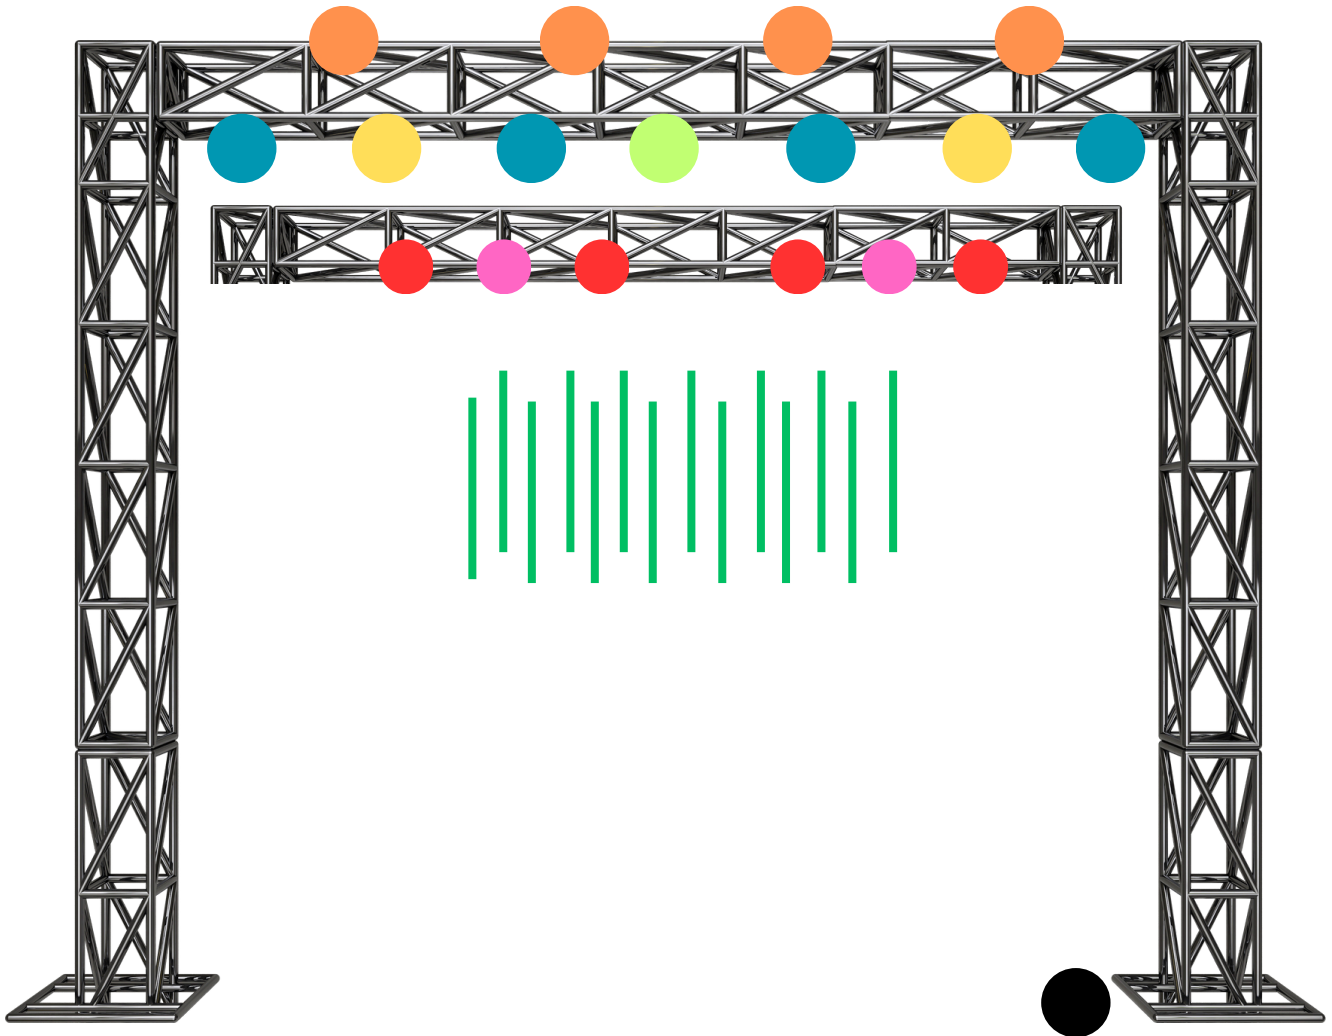

Load in/out is possible through the entrance on Sankt Ruprechter Str./Buchengasse. Afterwards the car must move to a public parking.

VENUE SPECS

STAGE:

length 7m, depth 4m, height 50cm

SOUND:

FOH

Behringer x32 compact	x1
Behringer S32 Digital Stagebox	x1
Faital pro 18hp1042/1040 Subs	x8
Pioneer XY-2 & XY-2E Tops	x2
Cerwin Vega Top CVP-1152 (4 point source for clubbing)	x2
TenAudio Monitor M1201	x5

MIC

Shure SM58LC Vocal Mic	x6
------------------------	----

STANDS

K&M 21090Stand	6x
K&M 25950 Boom Stand	4x

LIGHTS:

BACKTRUSS:

●	Cameo Auro Spot Z300	1:102
●	Cameo Auro Spot Z300	1:122
●	Eurolite TMH-12	1:054
●	Eurolite TMH-12	1:066
●	Eurolite TMH-12	1:078
●	Eurolite TMH-12	1:122

FRONTTRUSS:

●	Beamz BT270 LED Spots	1:001
●	Beamz BT270 LED Spots	1:009
●	Beamz BT270 LED Spots	1:009
●	Beamz BT270 LED Spots	1:017
●	Eurolite ML-56 COB	1:039
●	Eurolite ML-56 COB	1:045
●	Stairville LF-12 LED Strobe	1:034
●	Stairville LF-12 LED Strobe	1:035
●	Stairville LF-12 LED Strobe	1:036
●	Stairville LF-12 LED Strobe	1:037
●	ADJ Fog Fury Jett Pro	1:025