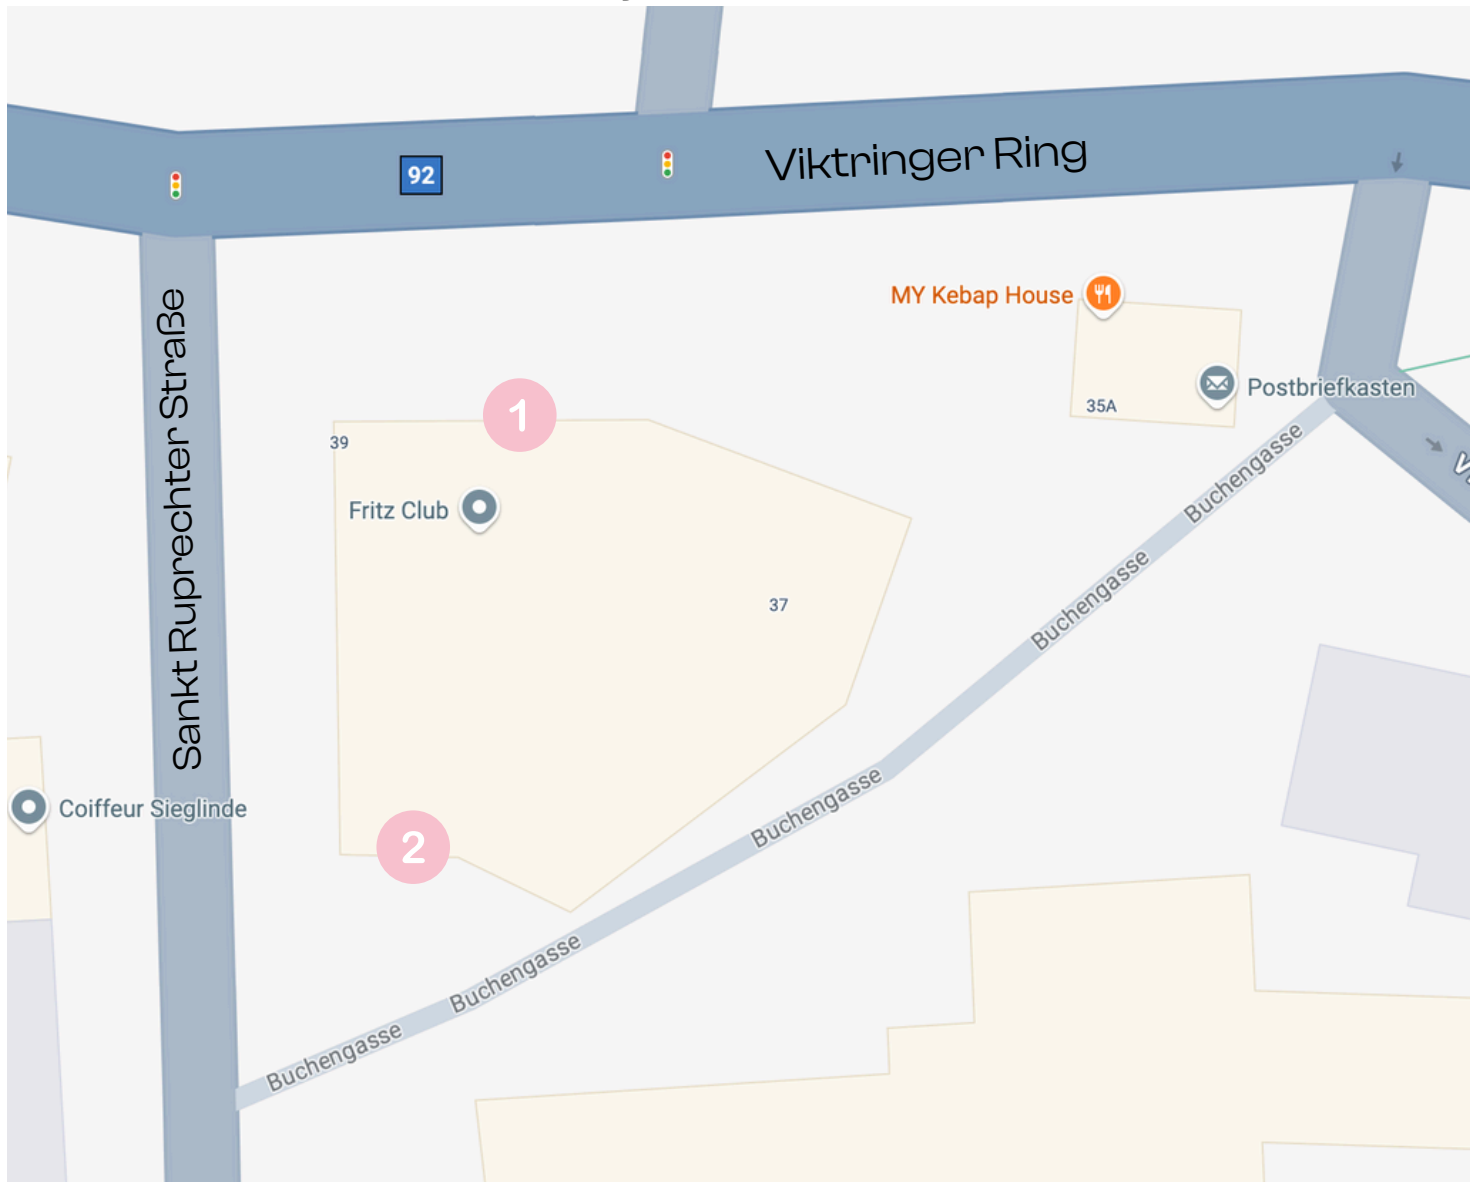

ARRIVAL

City Center
↑

1 Public entry

2 Load Out/In

Important Info for bands arriving by car:

Load in/out is possible through the entrance on Sankt Ruprechter Str./Buchengasse. Afterwards the car must move to a public parking.