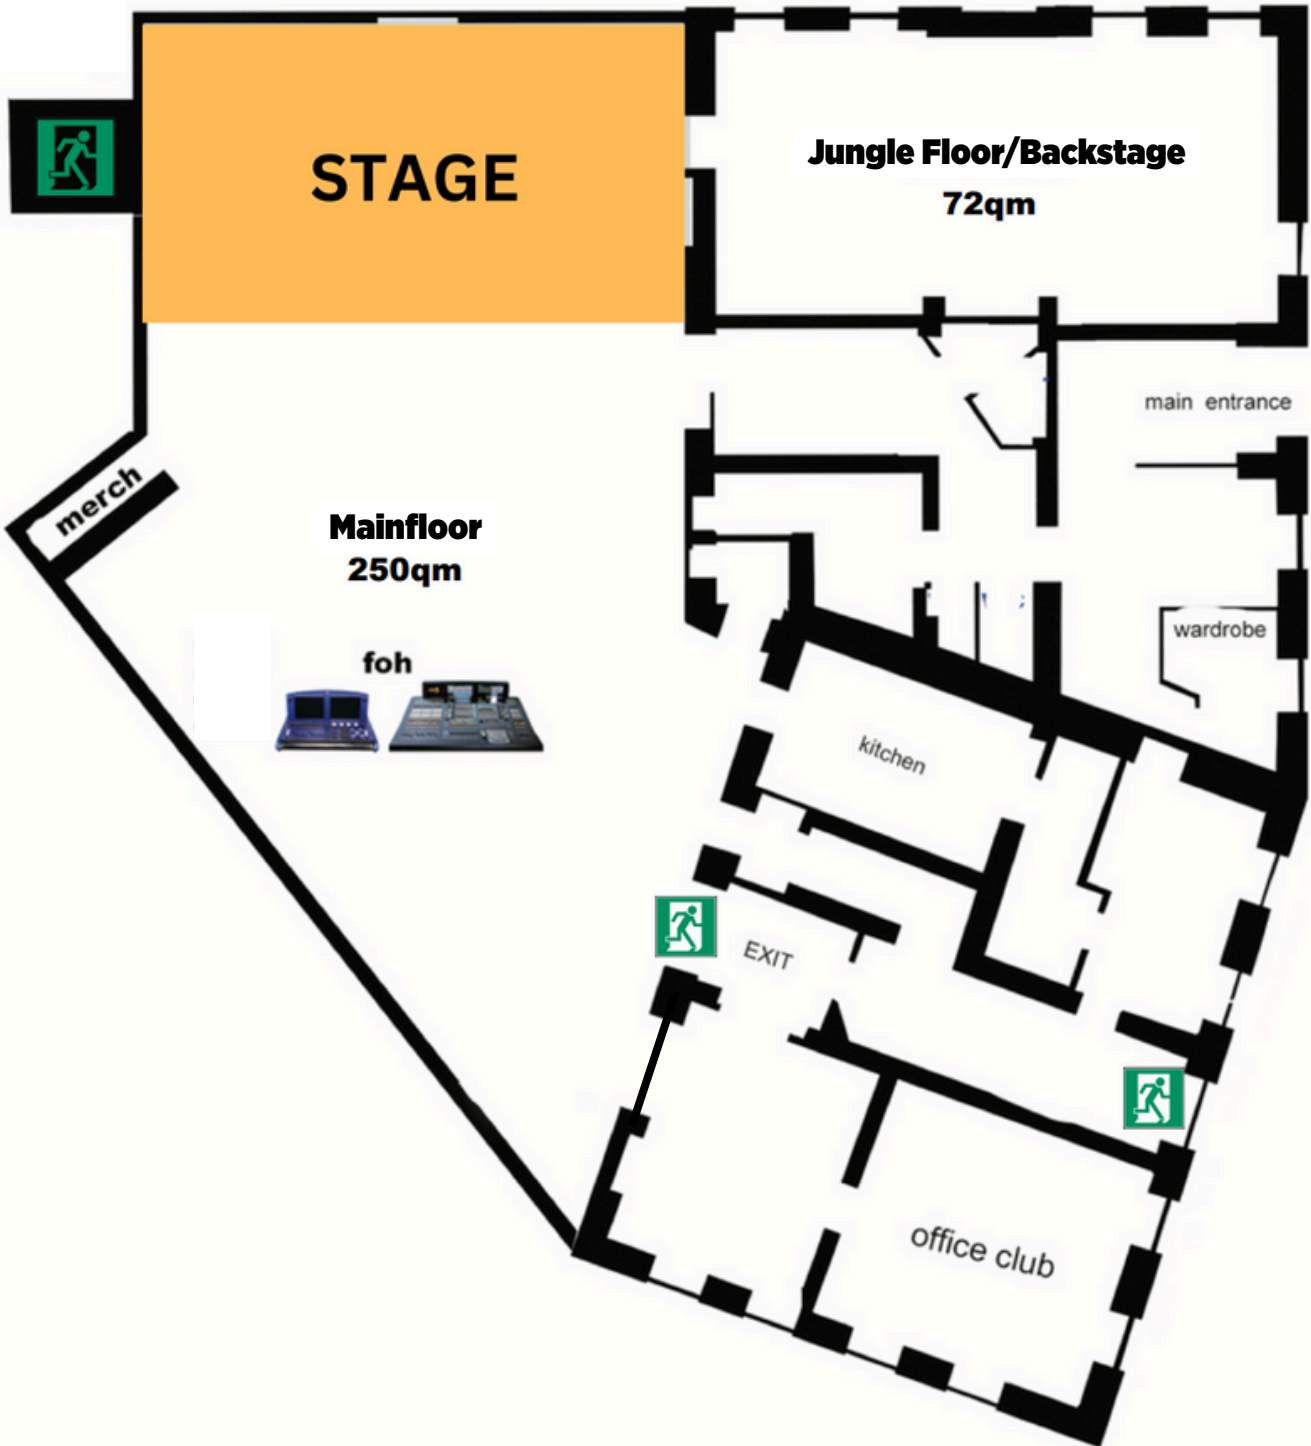

Updated: 29.04.2025