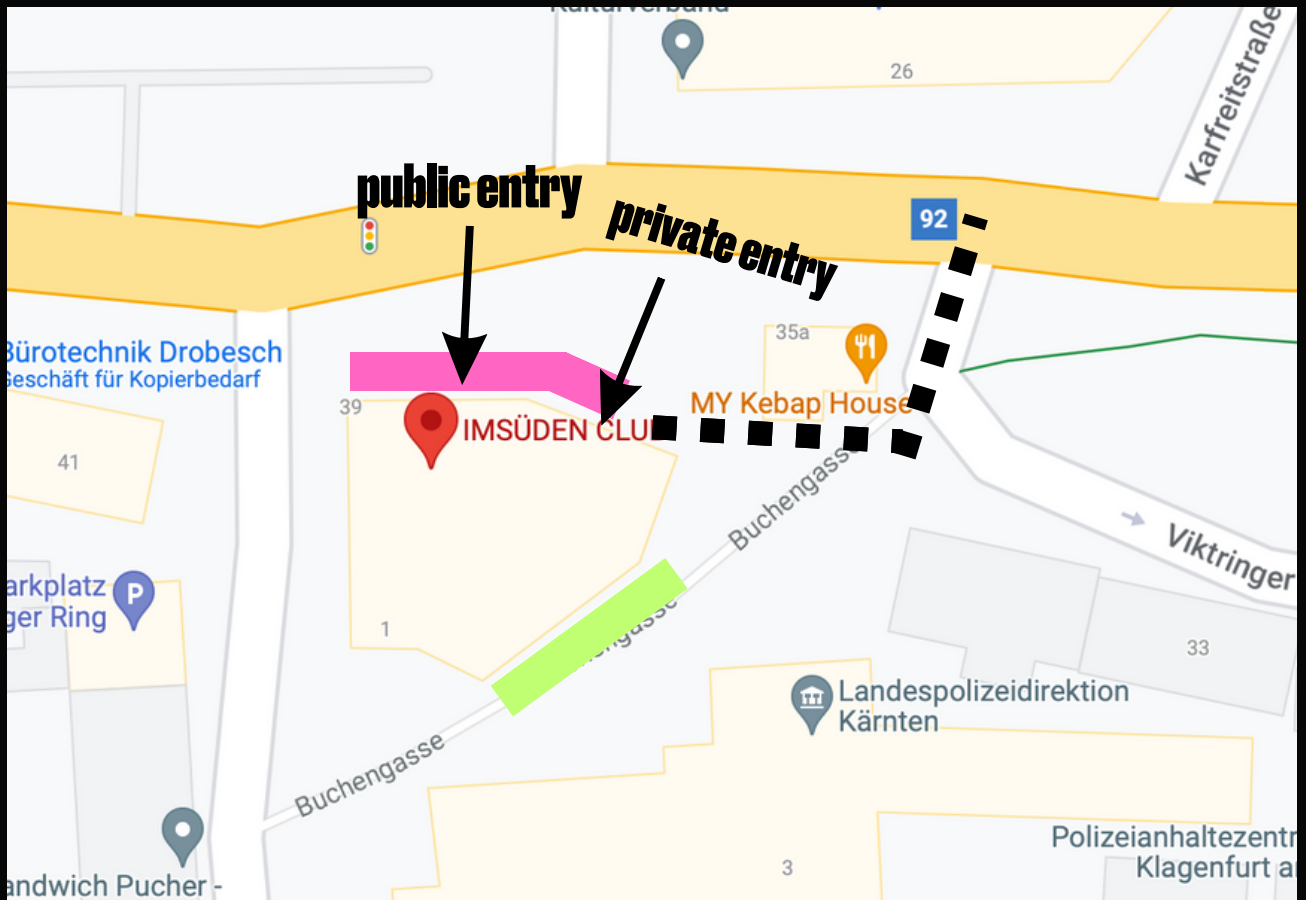

Arrival

■ = Parking for load in

■ = Nightliner parking

For night liners :

We always need to make reservations regarding bus and truck parking at the venue. These reservations have to be made at least 72h before arrival time. Be sure to advance the parking situation with our production manager.

NO RESERVATION = NO PARKING

Important info for bands arriving by car:

Load in/out is possible through the entrance on the Viktringer Ring, afterwards these cars must move to a rental parking in the neighborhood.