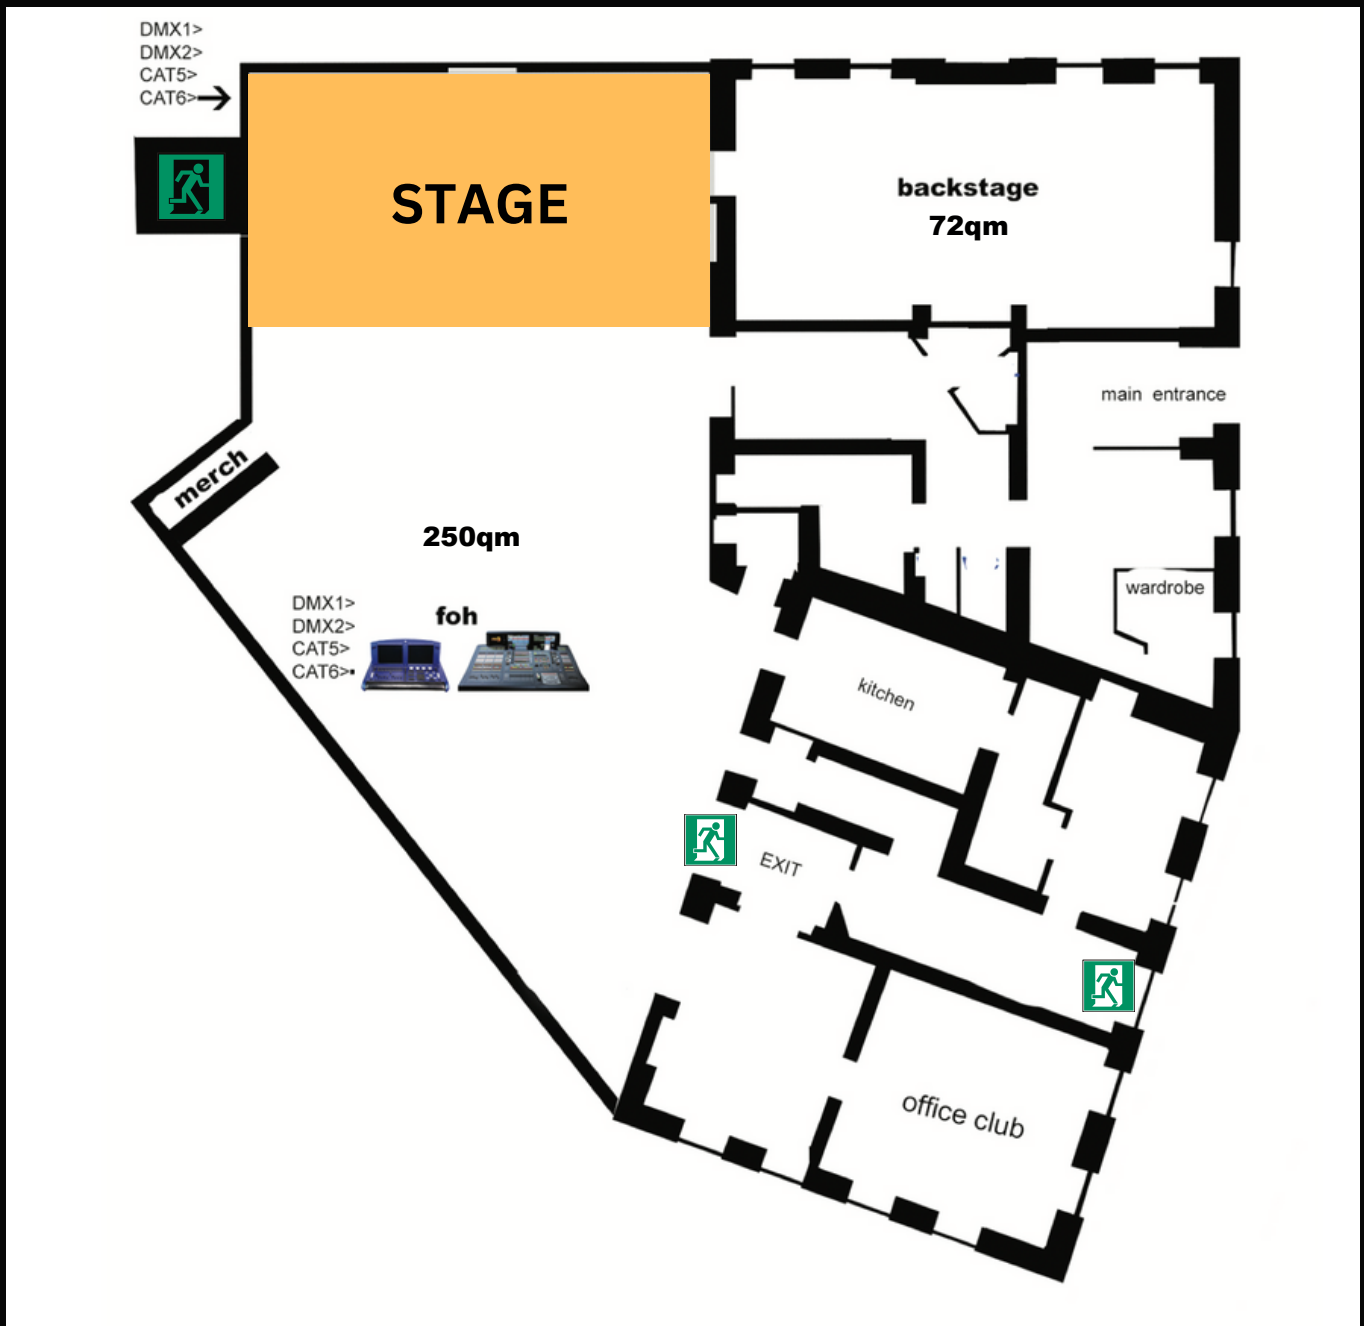

SAFETY:

FRITZ CLUB is a no-smoking venue that meets all safety requirements issued by the Austrian government. There are sufficient emergency exits and –lighting plus the concert room is completely soundproofed.

Use of non-fireproof stage props, smoke machines, effects, etc. have to be checked with the IMSÜDEN technical staff in advance.

Updated 20.01.2024