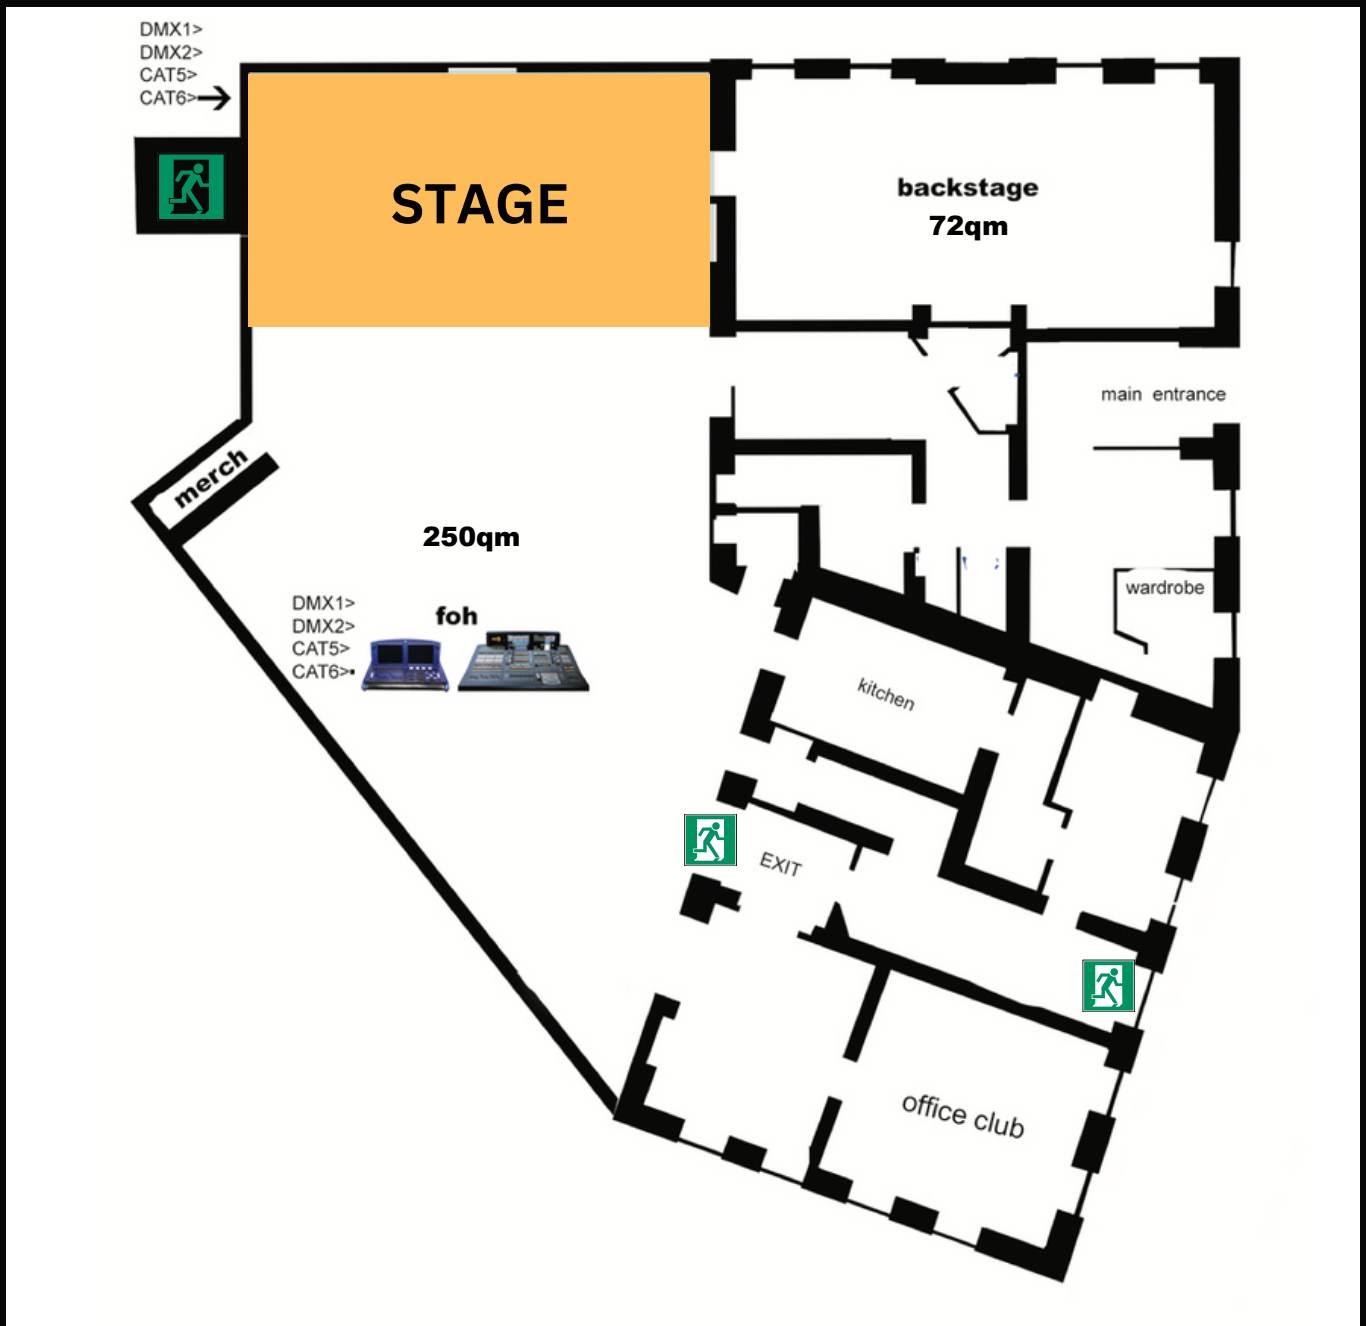

SAFETY:

FRITZ CLUB is a no-smoking venue that meets all safety requirements issued by the Austrian government. There are sufficient emergency exits and –lighting plus the concert room is completely soundproofed.

Use of non-fireproof stage props, smoke machines, effects, etc. have to be checked with the FRITZCLUB technical staff in advance.

Updated 1.7.2024