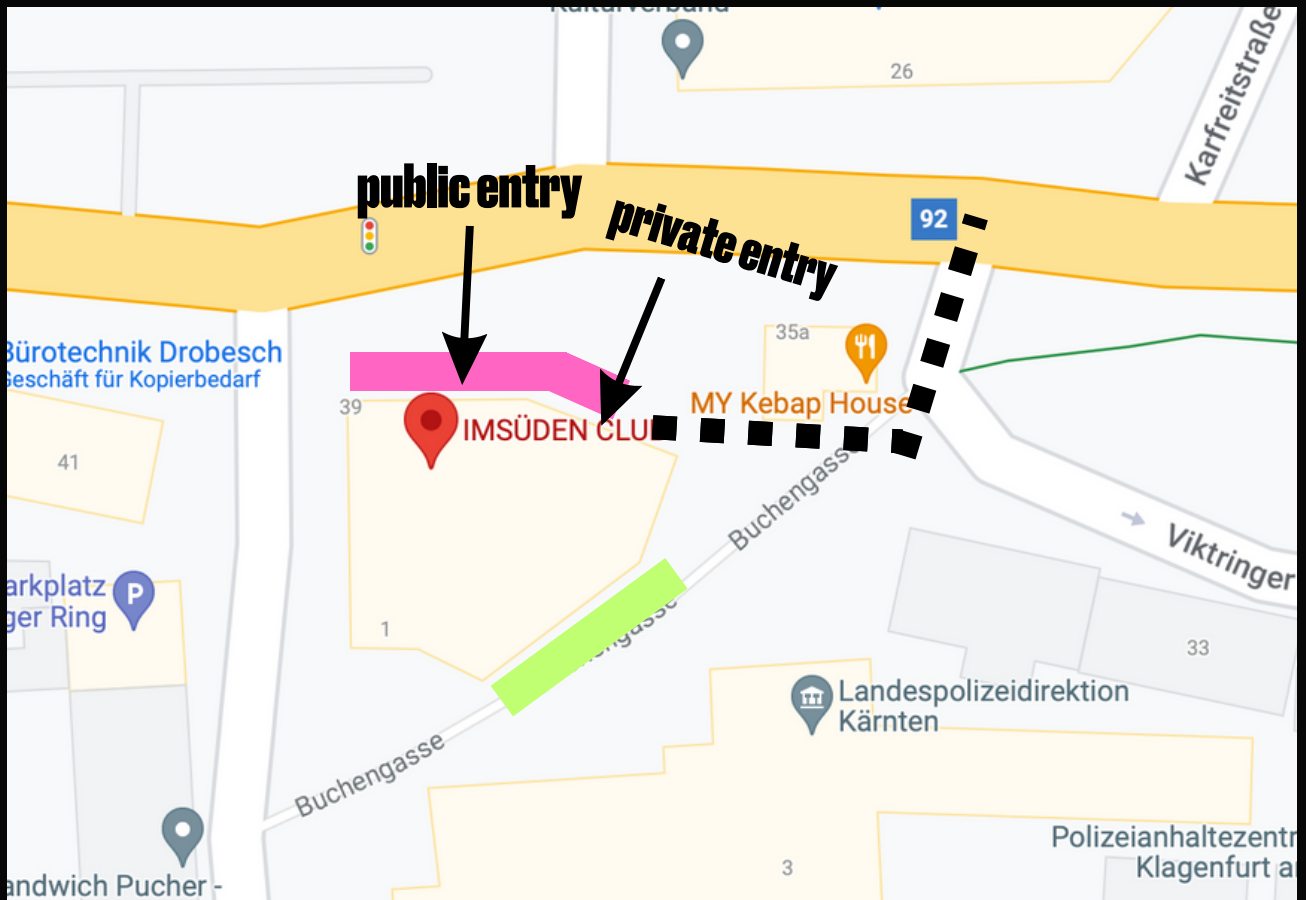

Arrival

■ = Parking for load in

■ = Nightliner parking

For night liners :

We always need to make reservations regarding bus and truck parking at the venue. These reservations have to be made at least 72h before arrival time. Be sure to advance the parking situation with our production manager.

NO RESERVATION = NO PARKING

Important info for bands arriving by car:

Load in/out is possible through the entrance on the Viktringer Ring, afterwards these cars must move to a rental parking in the neighborhood.